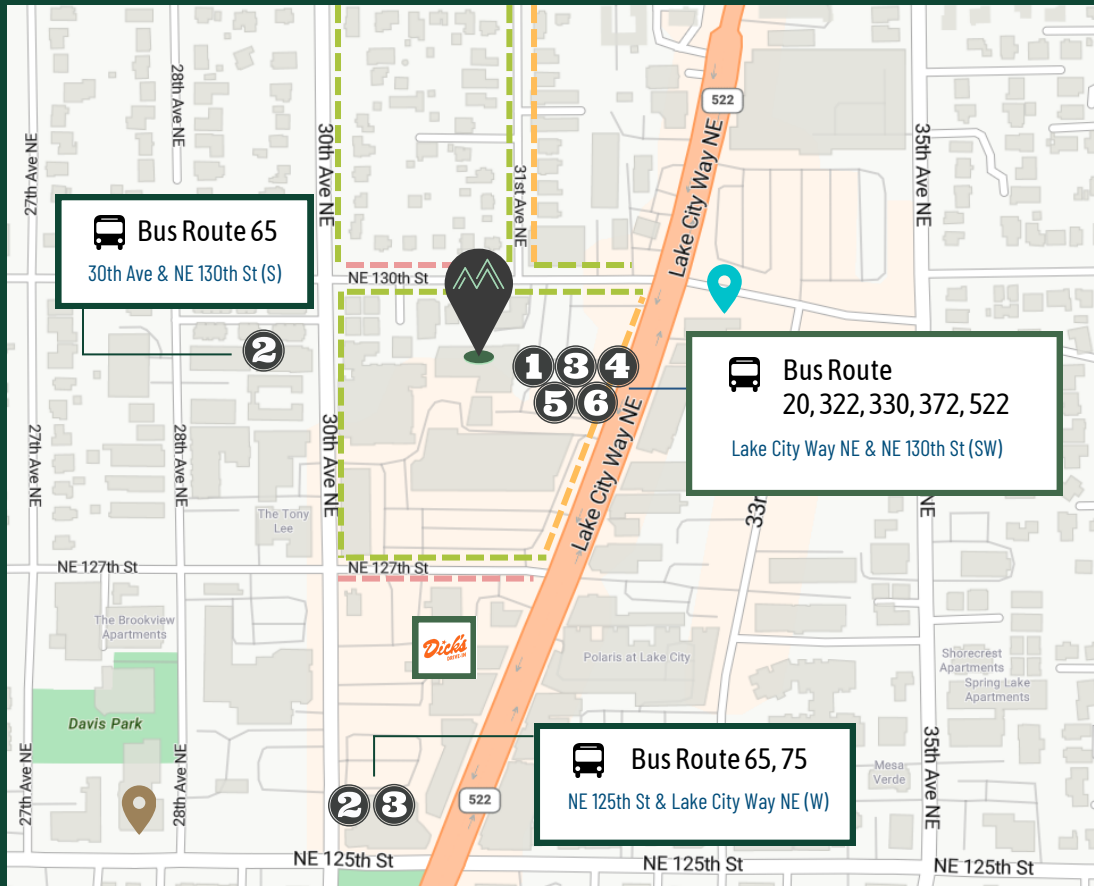

Mysa APARTMENTS

Unrestricted Parking

Time Limited Parking

No Parking Allowed

Metro Bus

Dick's Drive-in

Fred Meyer

King Country Library

1 METRO BUS LINE 20

Lake City > Norgate > Green Lake > U District

2 METRO BUS LINE 65

Lake City > Jackson Park
University Village
U District > U District Link Station

3 METRO BUS LINE 75

U District (UW Campus) >
Sand Point (Seattle Children's Hospital) >
Lake City > Northgate (Northgate Link Station &
Northgate Mall)

4 METRO BUS LINE 322

Lake City > Roosevelt Link Station >
Midtown/First Hill

5 METRO BUS LINE 372

Bothell > Lake City > Ravenna > University
Village > U District (UW Link Station & Campus)

6 METRO BUS LINE 522

Bothell > Kenmore > Lake City > Roosevelt
(Roosevelt Station)

HIGHLIGHTS

All bus stops connecting you to major points of interest are right outside your door!

10MIN WALK TO
DICK'S DRIVE-IN & GROCERIES

15MIN DIRECT BUS TO
NORTHGATE STATION & MALL

20MIN DIRECT BUS TO
UNIVERSITY VILLAGE

40MIN BUS RIDE TO
DOWNTOWN SEATTLE

3025 NE 130th St,
Seattle, WA 98125
(206) 750-7361
mysa@oriapts.com

PROFESSIONALLY MANAGED BY