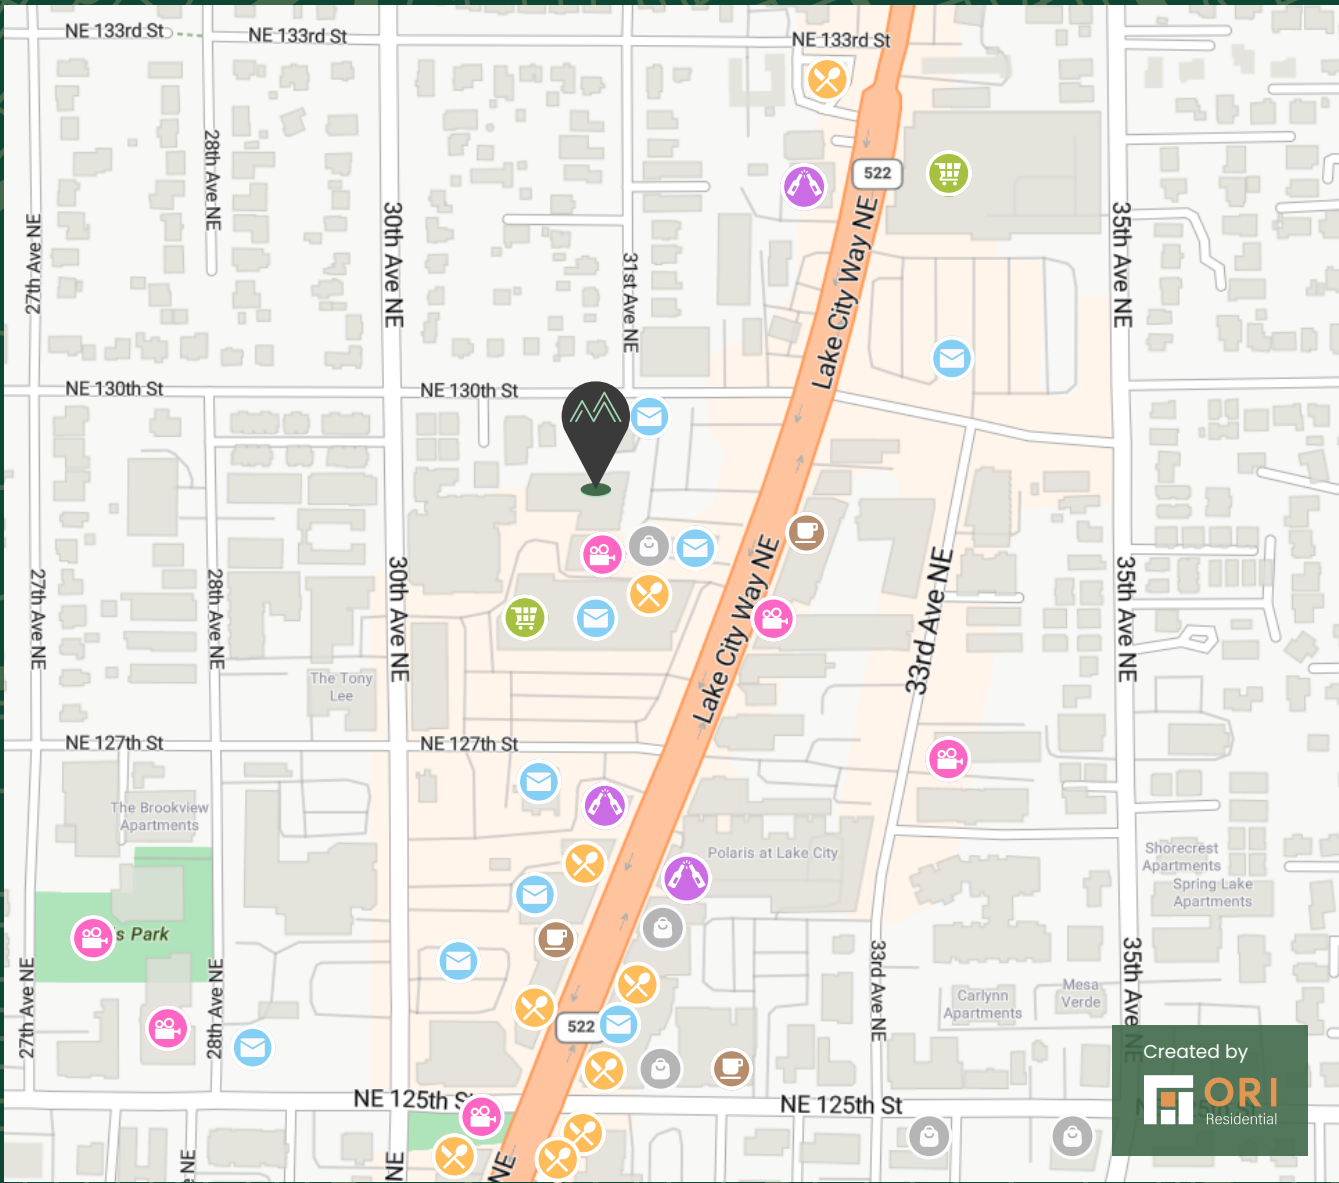

NEIGHBORHOOD MAP

Created by
ORI
Residential

RESTAURANTS & FOOD

- Dick's Drive In
- Chipotle Mexican Grill
- Papa John's Pizza
- Pho An
- Toyoda Sushi
- Beyond the Bowl
- Senait Restaurant
- Panda Express
- The Breakfast Club
- Tandori Warps & Pizza
- Apollo's Pizza
- Jalisco Mexican
- Bombay Grill

BARS & PUBS

- Elliot Bay Public House & Brewery
- Brother Barrel
- Double J Saloon
- Back Door Pub

SERVICES

- USPS
- BECU Credit Union
- Wells Fargo Bank
- Bank of America
- Pet Dermatology Partners
- AT&T
- T-Mobile
- O'Riley Auto Parts
- Electrify America Charging Station
- Dental and Denture Clinic

GROCERY & DRUGSTORE

- Grocery Outlet
- Fred Myer

CAFES & COFFEE

- Seatango Argentine Bakery & Cafe
- Kaffeeklatsch Seattle
- In the Loop Cafe

ENTERTAINMENT

- Seattle Public Library
- Productions Dance Performing Arts
- Albert Davis Park
- Dogwood Playpark
- Lake City Mini Park
- Seattle Drum School